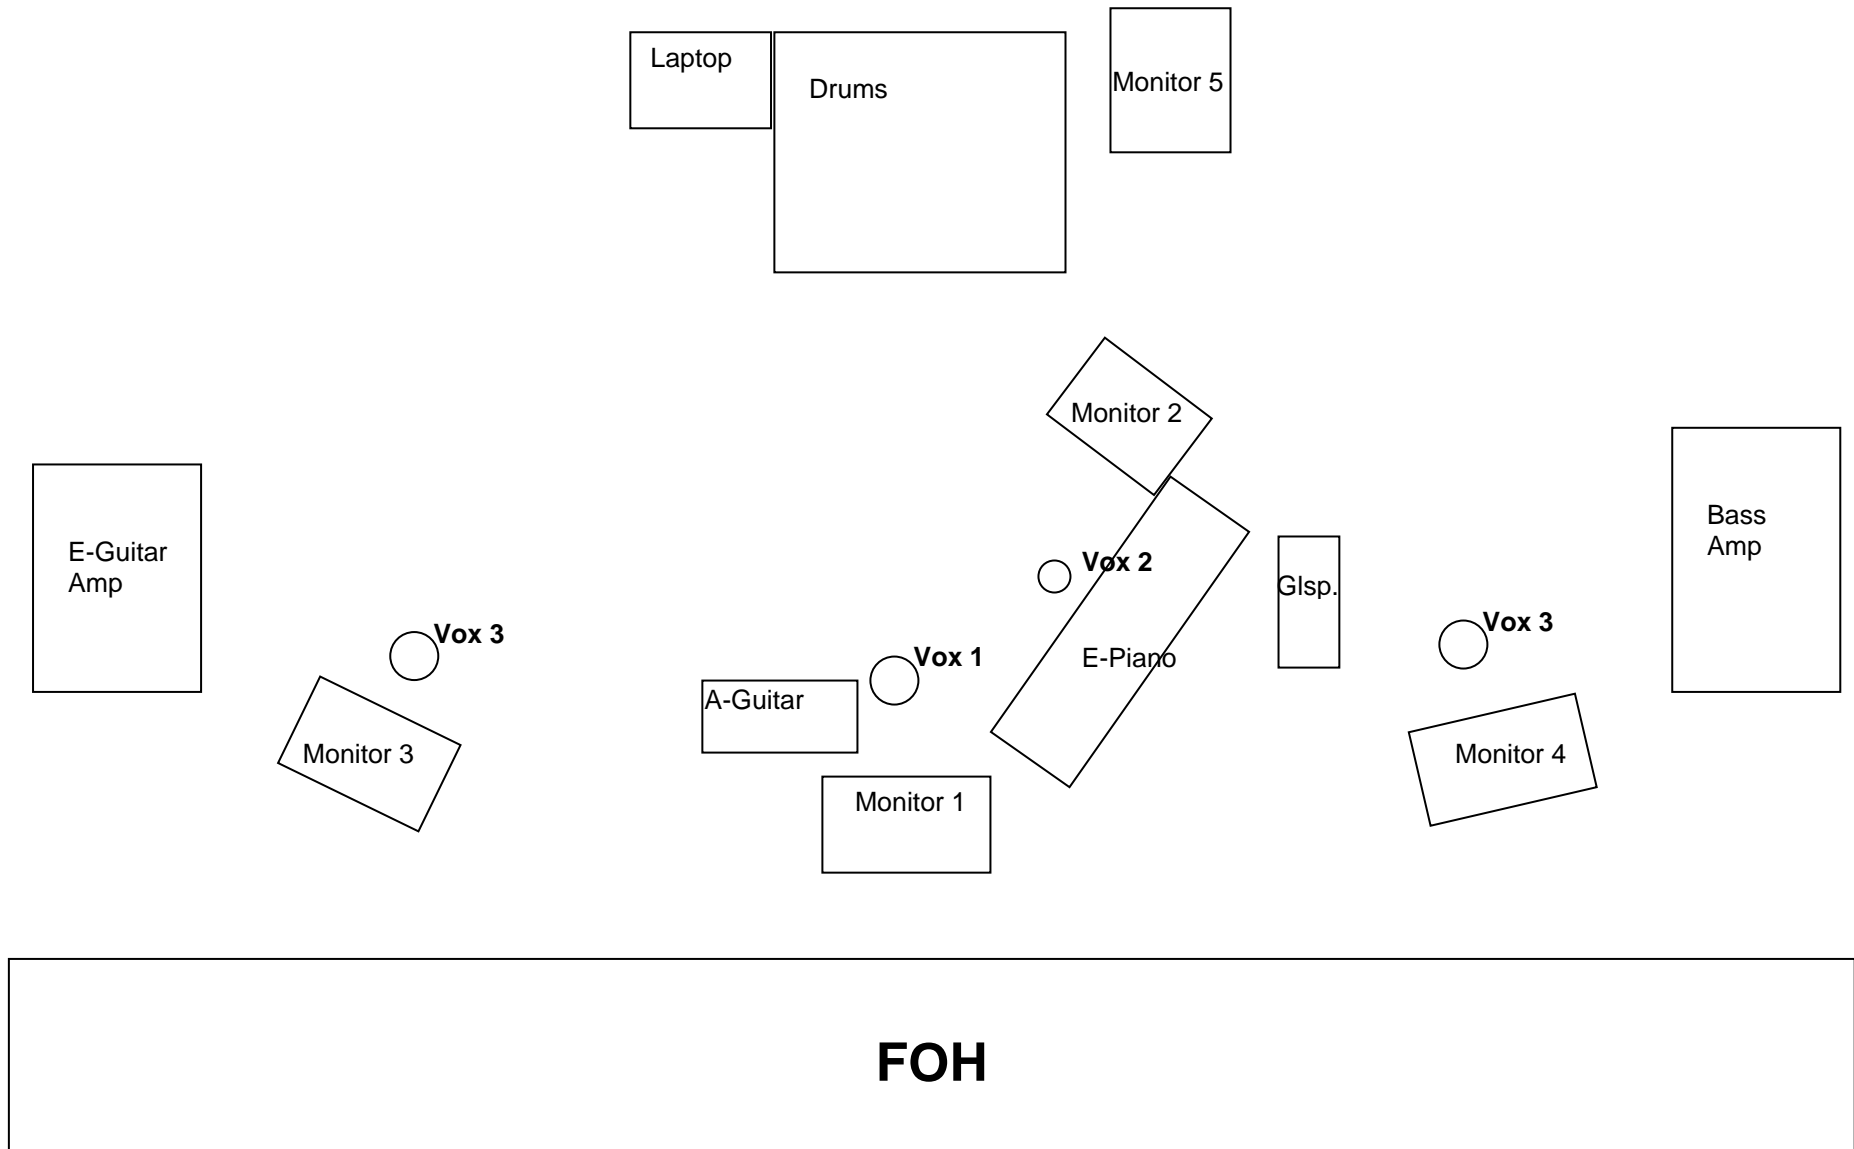

LALLABY

Stage Plot

LALLABY

Input List

Channel	Instrument	Mic / DI	Inserts
1	Kick		comp
2	Snare		comp
3	Hi-Hat		
4	Tom 1		gate
5	Tom 2		gate
6	Overhead L		slight comp
7	Overhead R		slight comp
8	Bass	DI	comp
9	Laptop L	DI	
10	Laptop R	DI	
11	E-Piano L	DI	
12	E-Piano R	DI	
13	E-Guitar (Polytone Amp)		
14	A-Guitar	DI	
15	Glockenspiel		comp&verb
16	Vox 1		comp&verb
17	Vox 2		comp&verb
18	Vox 3		comp&verb
19	Vox 4		comp&verb

If any of our wishes should not be possible to make come true please call sebastian (+41 79 253 27 51) then we're gonna find a solution.

thanks a lot!